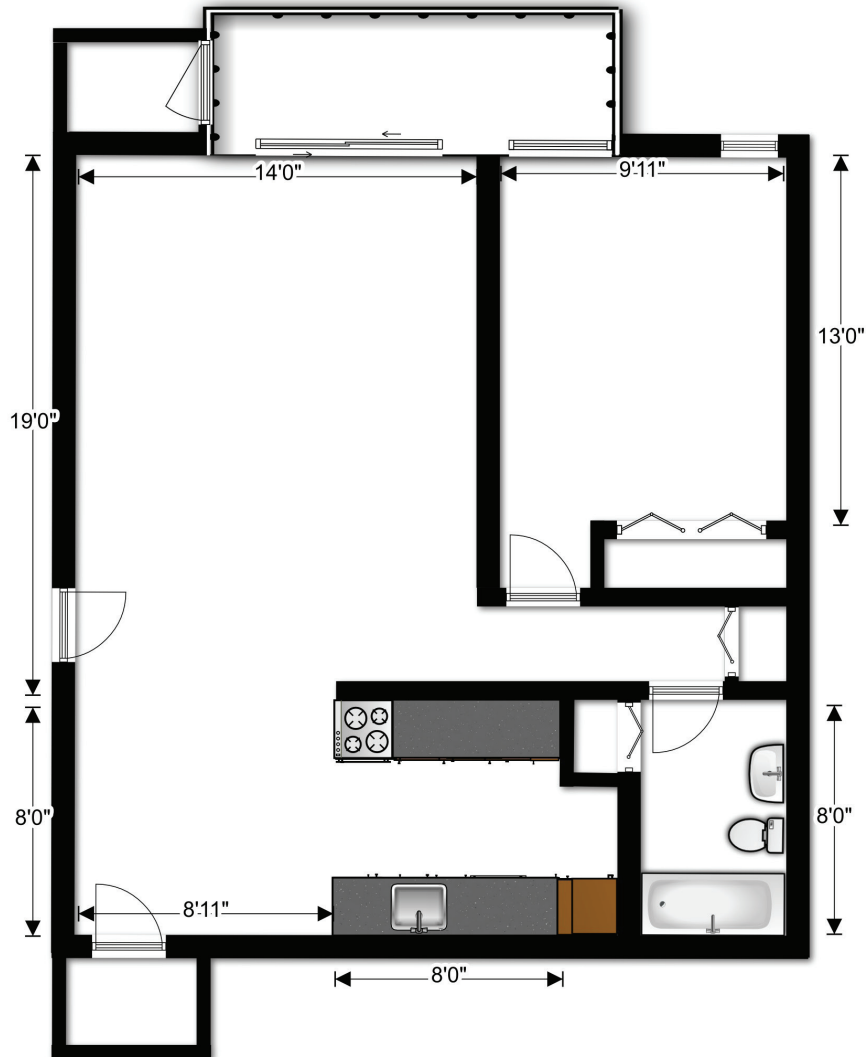

CRANE VILLAGE APARTMENTS

ONE BEDROOM (1AR-1A)

636 sq. ft.

One Bedroom / One Bath Floorplan

ONE BEDROOM

For pricing visit us online at:
www.cranevillageapts.com or call

412-307-5304

Service & Other Assistance Animals Welcome