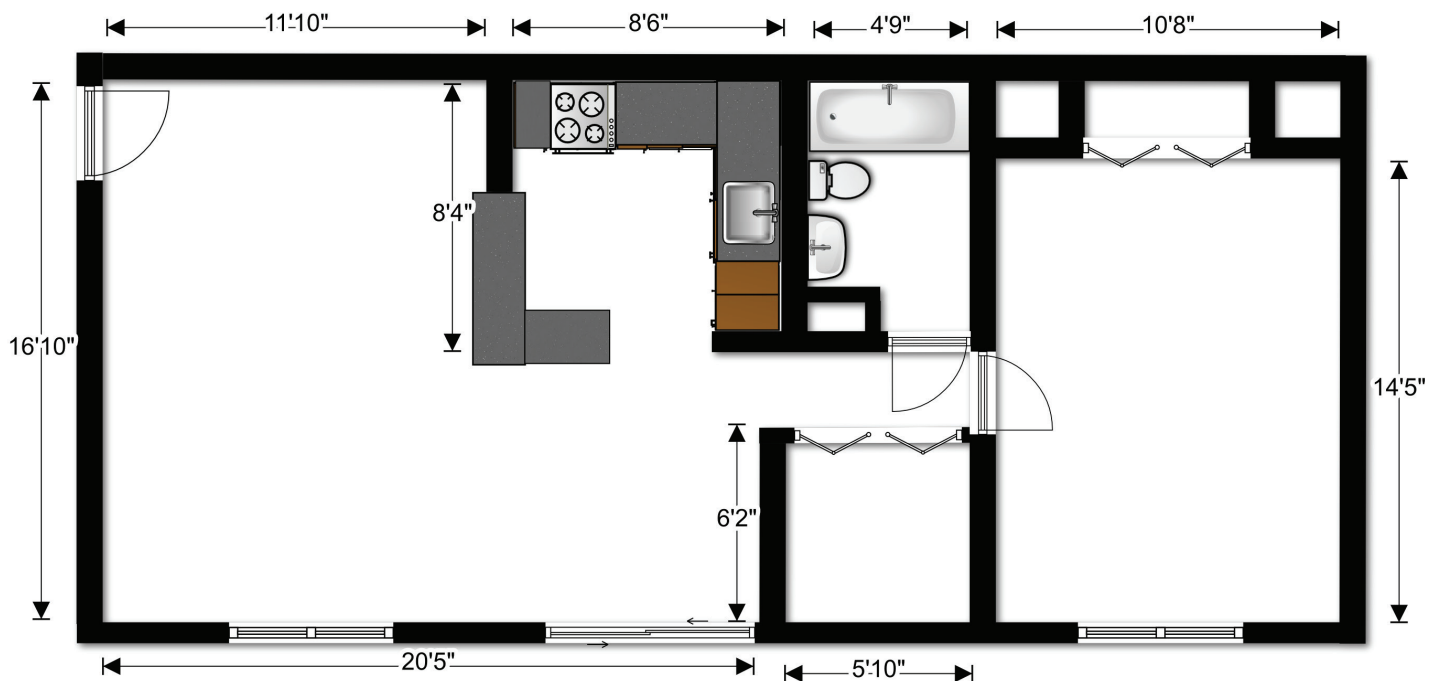

CRANE VILLAGE APARTMENTS

ONE BEDROOM (1CX)

656 sq. ft.

One Bedroom / One Bath Floorplan

ONE BEDROOM

For pricing visit us online at:
www.cranevillageapts.com or call

412-307-5304

Service & Other Assistance Animals Welcome