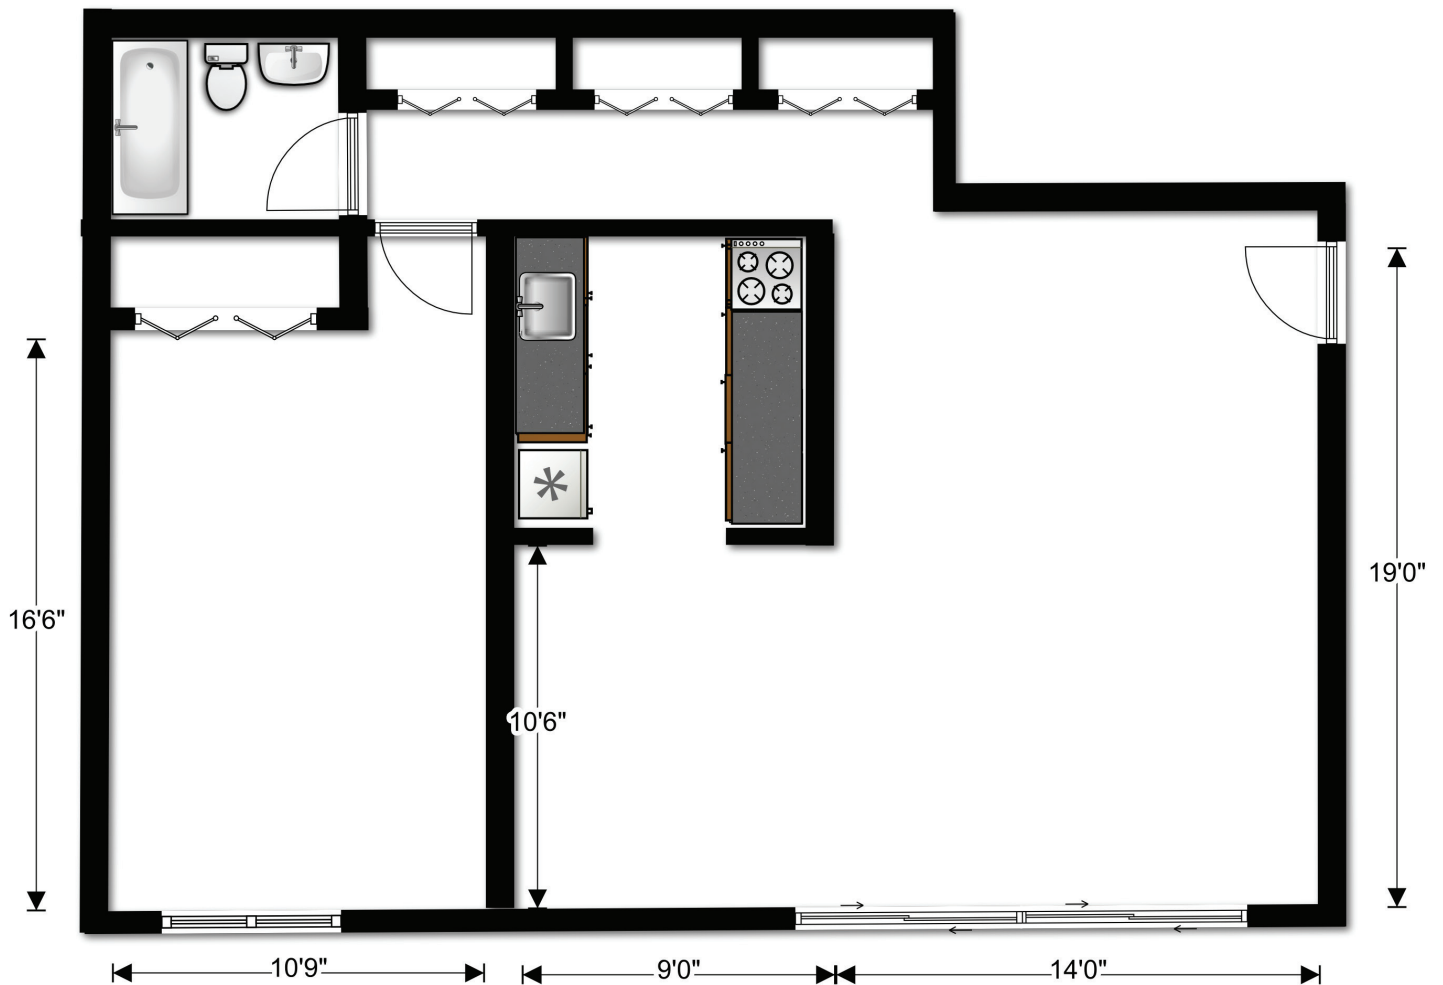

CRANE VILLAGE APARTMENTS

ONE BEDROOM (1D)

850 sq. ft.

One Bedroom / One Bath Floorplan

ONE BEDROOM

For pricing visit us online at:
www.cranevillageapts.com or call

412-307-5304

Service & Other Assistance Animals Welcome